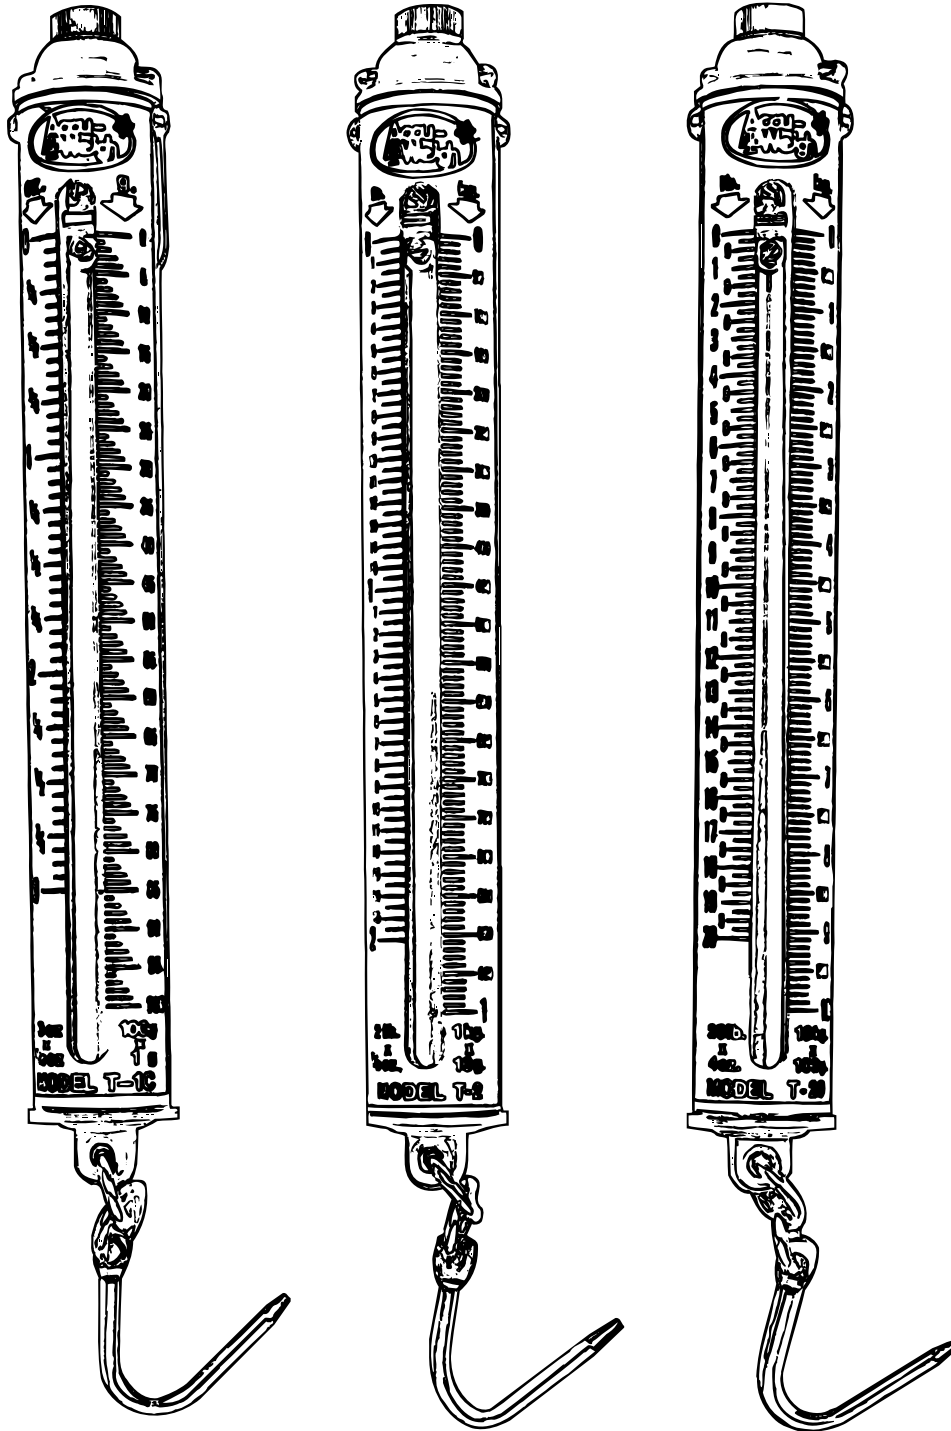

TIS Series

Tubular Scale

From fishing to laboratory work . . .

. . . Yamato has the tubular scale to meet your needs!

TIS Series

Tubular Scale

Easy to Use Quick Tare

Versatile Several Capacities

Accuracy

All models are accurate within +/- 1 graduation. All scales are individually calibrated with certified weights.

Variety

Available with a choice of charts graduated in ounces, pounds and ounces, kilograms and grams, or Troy pounds and Troy ounces.

Quick Tare

An ingenious, easy-to-use adjustment allow quick taring off of empty containers for reading of net weights.

Specifications

Models	A	B	C
T-1C	7.4 (189)	10.3 (261)	0.9 (22)
T-2C	7.4 (189)	10.3 (261)	0.9 (22)
T-5C	7.4 (189)	10.3 (261)	0.9 (22)
T-2	7.4 (189)	10.3 (261)	0.9 (22)
T-4	7.4 (189)	10.3 (261)	0.9 (22)
T-10	7.4 (189)	10.3 (261)	0.9 (22)
T-20	7.4 (189)	10.3 (261)	0.9 (22)
T-50	10.7 (273)	12.2 (310)	1.3 (32)
T-25	7.3 (185)	13.3 (338)	0.9 (22)
T-125	7.3 (185)	13.3 (338)	0.9 (22)

All dimensions are approximate. Dimensions are given in inches (millimeters).

Models	Capacities	Shipping Weight
T1-C	3 oz x 1/16 oz AND 100g x 1 g	0.5 lb (0.2 kg)
T-2C	6 oz x 1/8 oz AND 200 g x 2 g	0.5 lb (0.2 kg)
T-5C	16 oz x 1/4 oz AND 500 g x 5 g	0.5 lb (0.2 kg)
T-2	2 lb x 1/2 oz AND 1 kg x 10 g	0.5 lb (0.2 kg)
T-4	4 lb x 1 oz AND 2 kg x 20 g	0.5 lb (0.2 kg)
T-10	10 lb x 2 oz AND 5 kg x 50 g	0.5 lb (0.2 kg)
T-20	20 lb x 4 oz AND 10 kg x 100 g	0.5 lb (0.2 kg)
T-50	50 lb x 8 oz AND 25 kg x 250 g	1.0 lb (0.5 kg)
T-25	5 lbt x 1 ozt AND 2 kg x 20 g	0.5 lb (0.2 kg)
T-125	25 lbt x 4 ozt AND 10 kg x 100 g	0.5 lb (0.2 kg)