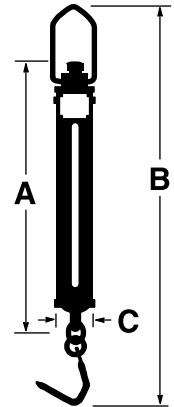

Quick Tare

An ingenious, easy-to-use adjustment allow quick taring off of empty containers for reading of net weights.

Specifications

Models	A	B	C
T-1C	7.4 (189)	10.3 (261)	0.9 (22)
T-2C	7.4 (189)	10.3 (261)	0.9 (22)
T-5C	7.4 (189)	10.3 (261)	0.9 (22)
T-2	7.4 (189)	10.3 (261)	0.9 (22)
T-4	7.4 (189)	10.3 (261)	0.9 (22)
T-10	7.4 (189)	10.3 (261)	0.9 (22)
T-20	7.4 (189)	10.3 (261)	0.9 (22)
T-50	10.7 (273)	12.2 (310)	1.3 (32)
T-25	7.3 (185)	13.3 (338)	0.9 (22)
T-125	7.3 (185)	13.3 (338)	0.9 (22)

All dimensions are approximate. Dimensions are given in inches (millimeters).

Models	Capacities	Shipping Weight
T1-C	3 oz x 1/16 oz AND 100g x 1 g	0.5 lb (0.2 kg)
T-2C	6 oz x 1/8 oz AND 200 g x 2 g	0.5 lb (0.2 kg)
T-5C	16 oz x 1/4 oz AND 500 g x 5 g	0.5 lb (0.2 kg)
T-2	2 lb x 1/2 oz AND 1 kg x 10 g	0.5 lb (0.2 kg)
T-4	4 lb x 1 oz AND 2 kg x 20 g	0.5 lb (0.2 kg)
T-10	10 lb x 2 oz AND 5 kg x 50 g	0.5 lb (0.2 kg)
T-20	20 lb x 4 oz AND 10 kg x 100 g	0.5 lb (0.2 kg)
T-50	50 lb x 8 oz AND 25 kg x 250 g	1.0 lb (0.5 kg)
T-25	5 lbt x 1 ozt AND 2 kg x 20 g	0.5 lb (0.2 kg)
T-125	25 lbt x 4 ozt AND 10 kg x 100 g	0.5 lb (0.2 kg)