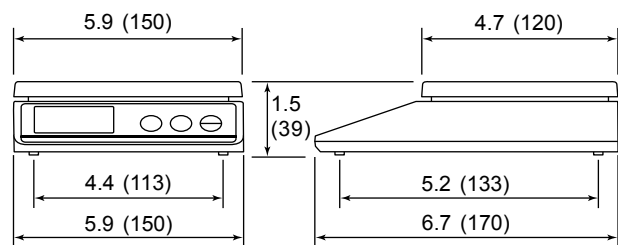

Need laboratory balance accuracy without the high cost? Then these scales fit the bill!

Features

- ◆ Portable
- ◆ Auto-off
- ◆ Selectable units
- ◆ CPS-I counting scale

Specifications

Model	PLS-500	PLS-2500	CPS-I
Capacity and Division	500 g x 0.1 g 1.1 lb x 0.0002 lb 17.5 oz x 0.005 oz 1 lb 1.5 oz x 0.01 oz 320 dwt x 0.1 dwt 16 ozt x 0.005 ozt	2500 g x 0.5 g 5.5 lb x 0.001 lb 88 oz x 0.02 oz 5 lb 8 oz x 0.02 oz 1600 dwt x 0.5 dwt 80 ozt x 0.02 ozt	250 g x 0.1 g Not featured 8.8 oz x 0.005 oz Not featured 160 dwt x 0.1 dwt 8 ozt x 0.005 ozt
Weighing System	Strain Gauge Load Cell		
Platform	5.9" x 4.7" (150 x 120 mm) Stainless Steel		2.4" x 3" (60 x 75 mm) ABS Polymer
Indicator	Seven segment LCD: 5 Digits plus indicators		
Character Size	0.8" x 0.25" (20 x 6 mm)		0.5" x 0.15" (12.5 x 4 mm)
Power Supply	9 Volt alkaline battery AC Adaptor (optional)		2 "AAA" alkaline batteries
Operating Temp.	50°F ~ 95°F (10° C ~ 35° C)		
Shipping Weight	2 lb (0.9 kg)		

Dimensions

All weights and dimensions are approximate. Dimensions are given in inches and (millimeters).

Yamato
www.yamatocorp.com

YAMATO CORPORATION
1775 S. Murray Blvd.
Colorado Springs, CO 80916 USA
Tel (719) 591-1500 Fax (719) 591-1045