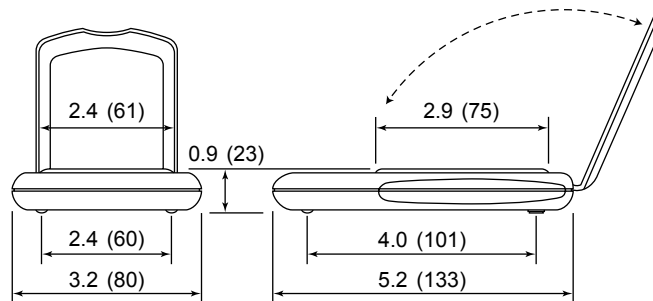

Need laboratory balance accuracy without the high cost? Then these scales fit the bill!

Features

- ◆ Portable
- ◆ Auto-off
- ◆ Selectable units
- ◆ CPS-I counting scale

Specifications

Model	PLS-500	PLS-2500	CPS-I
Capacity and Division	500 g x 0.1 g 1.1 lb x 0.0002 lb 17.5 oz x 0.005 oz 1 lb 1.5 oz x 0.01 oz 320 dwt x 0.1 dwt 16 ozt x 0.005 ozt	2500 g x 0.5 g 5.5 lb x 0.001 lb 88 oz x 0.02 oz 5 lb 8 oz x 0.02 oz 1600 dwt x 0.5 dwt 80 ozt x 0.02 ozt	250 g x 0.1 g Not featured 8.8 oz x 0.005 oz Not featured 160 dwt x 0.1 dwt 8 ozt x 0.005 ozt
Weighing System	Strain Gauge Load Cell		
Platform	5.9" x 4.7" (150 x 120 mm) Stainless Steel		2.4" x 3" (60 x 75 mm) ABS Polymer
Indicator	Seven segment LCD: 5 Digits plus indicators		
Character Size	0.8" x 0.25" (20 x 6 mm)		0.5" x 0.15" (12.5 x 4 mm)
Power Supply	9 Volt alkaline battery AC Adaptor (optional)		2 "AAA" alkaline batteries
Operating Temp.	50°F ~ 95°F (10° C ~ 35° C)		
Shipping Weight	2 lb (0.9 kg)		

Dimensions

All weights and dimensions are approximate. Dimensions are given in inches and (millimeters).

Yamato
www.yamatocorp.com

YAMATO CORPORATION
1775 S. Murray Blvd.
Colorado Springs, CO 80916 USA
Tel (719) 591-1500 Fax (719) 591-1045